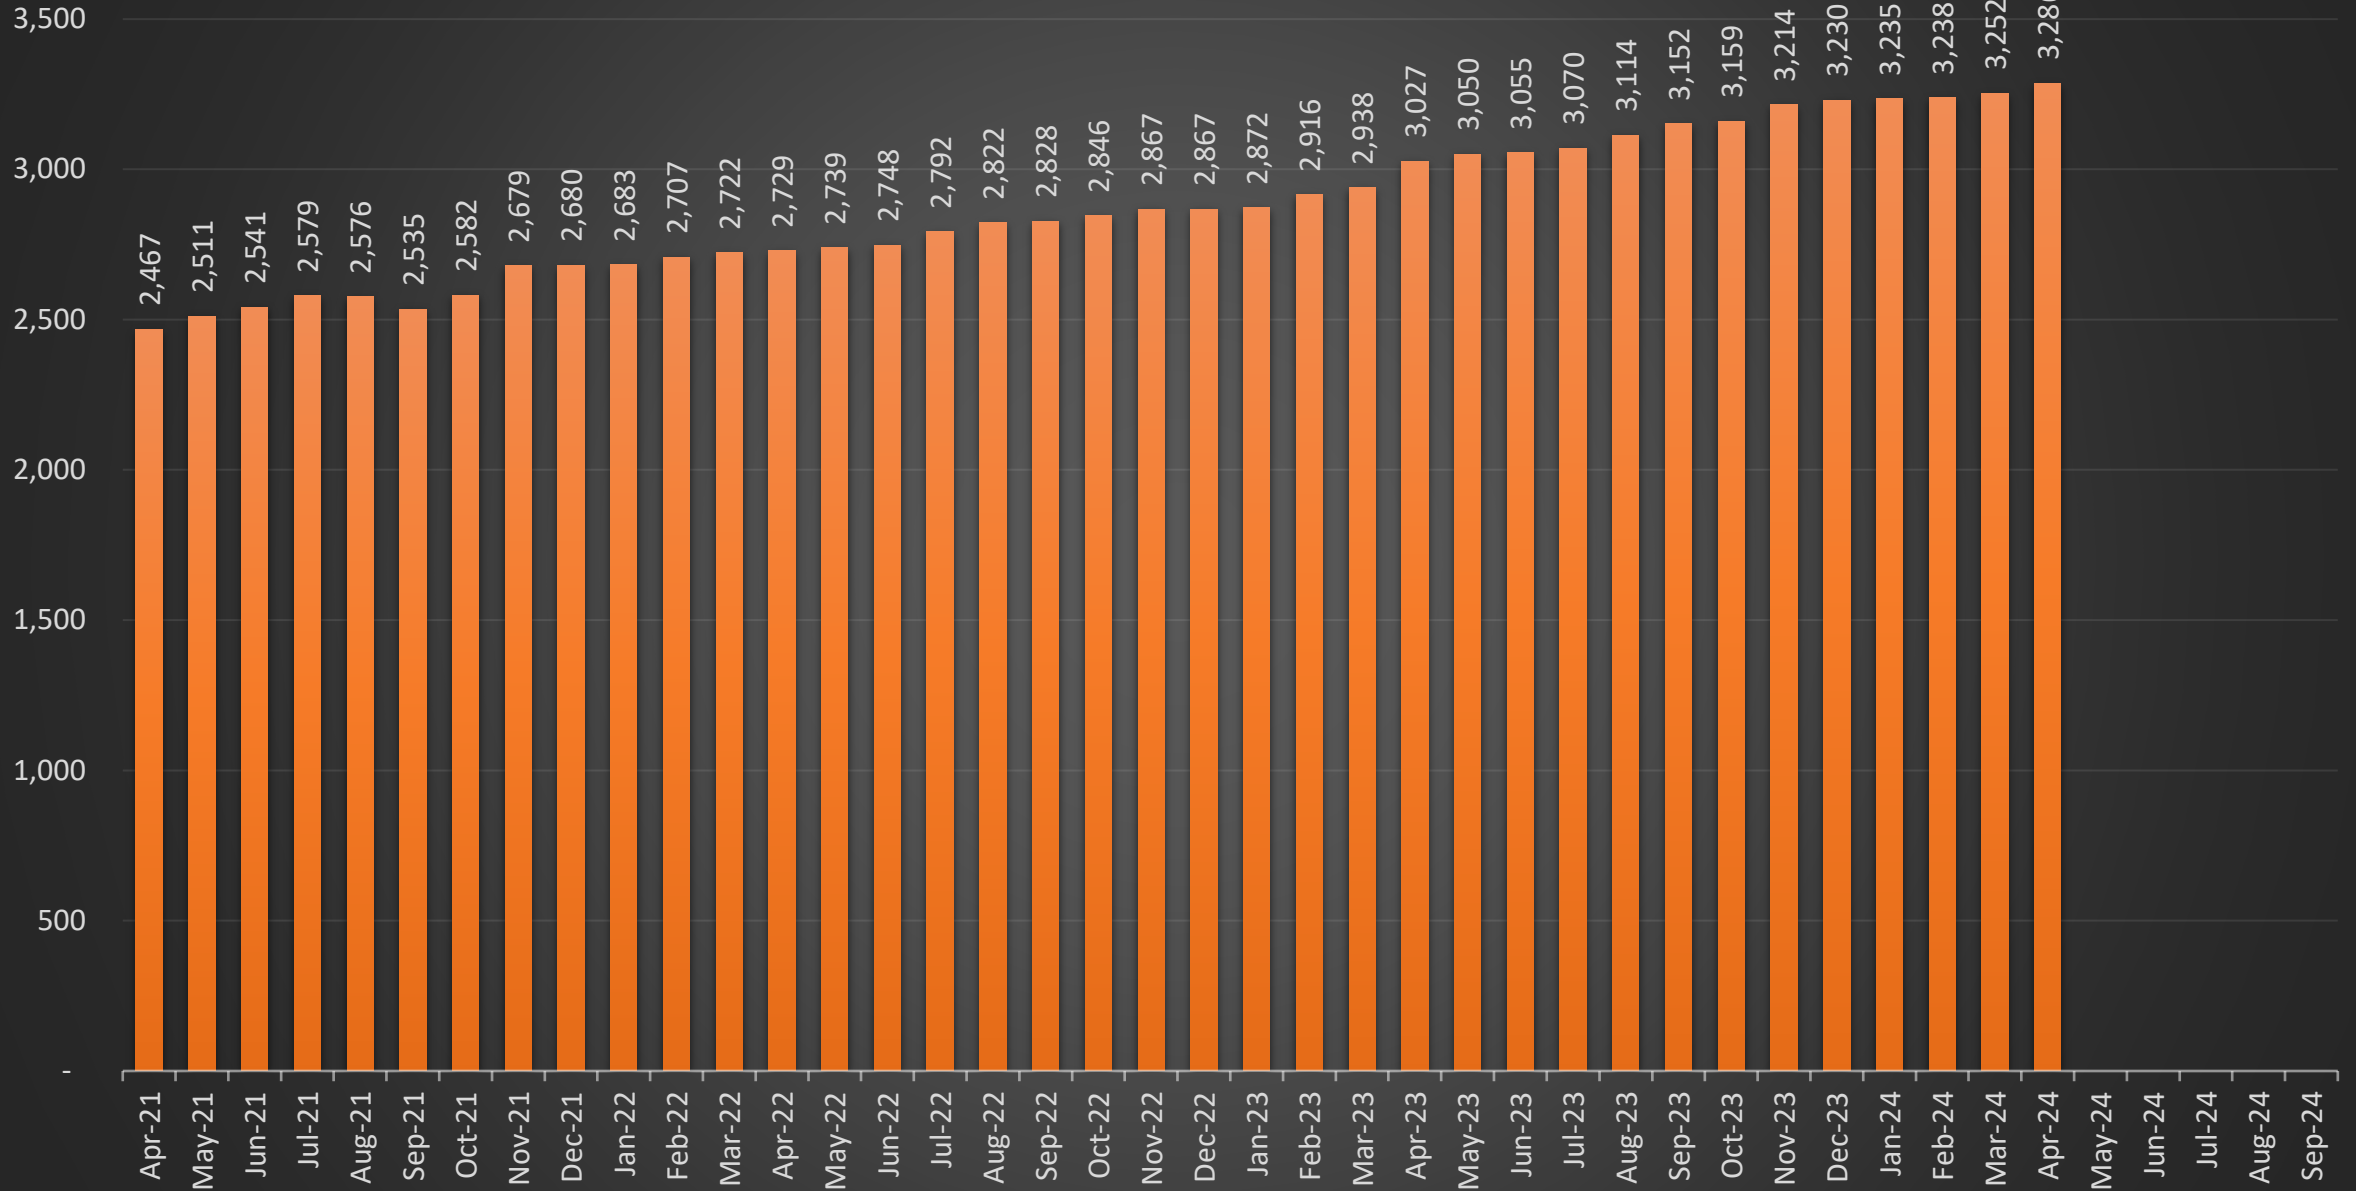

ISICS - Monthly Talk Group Counts