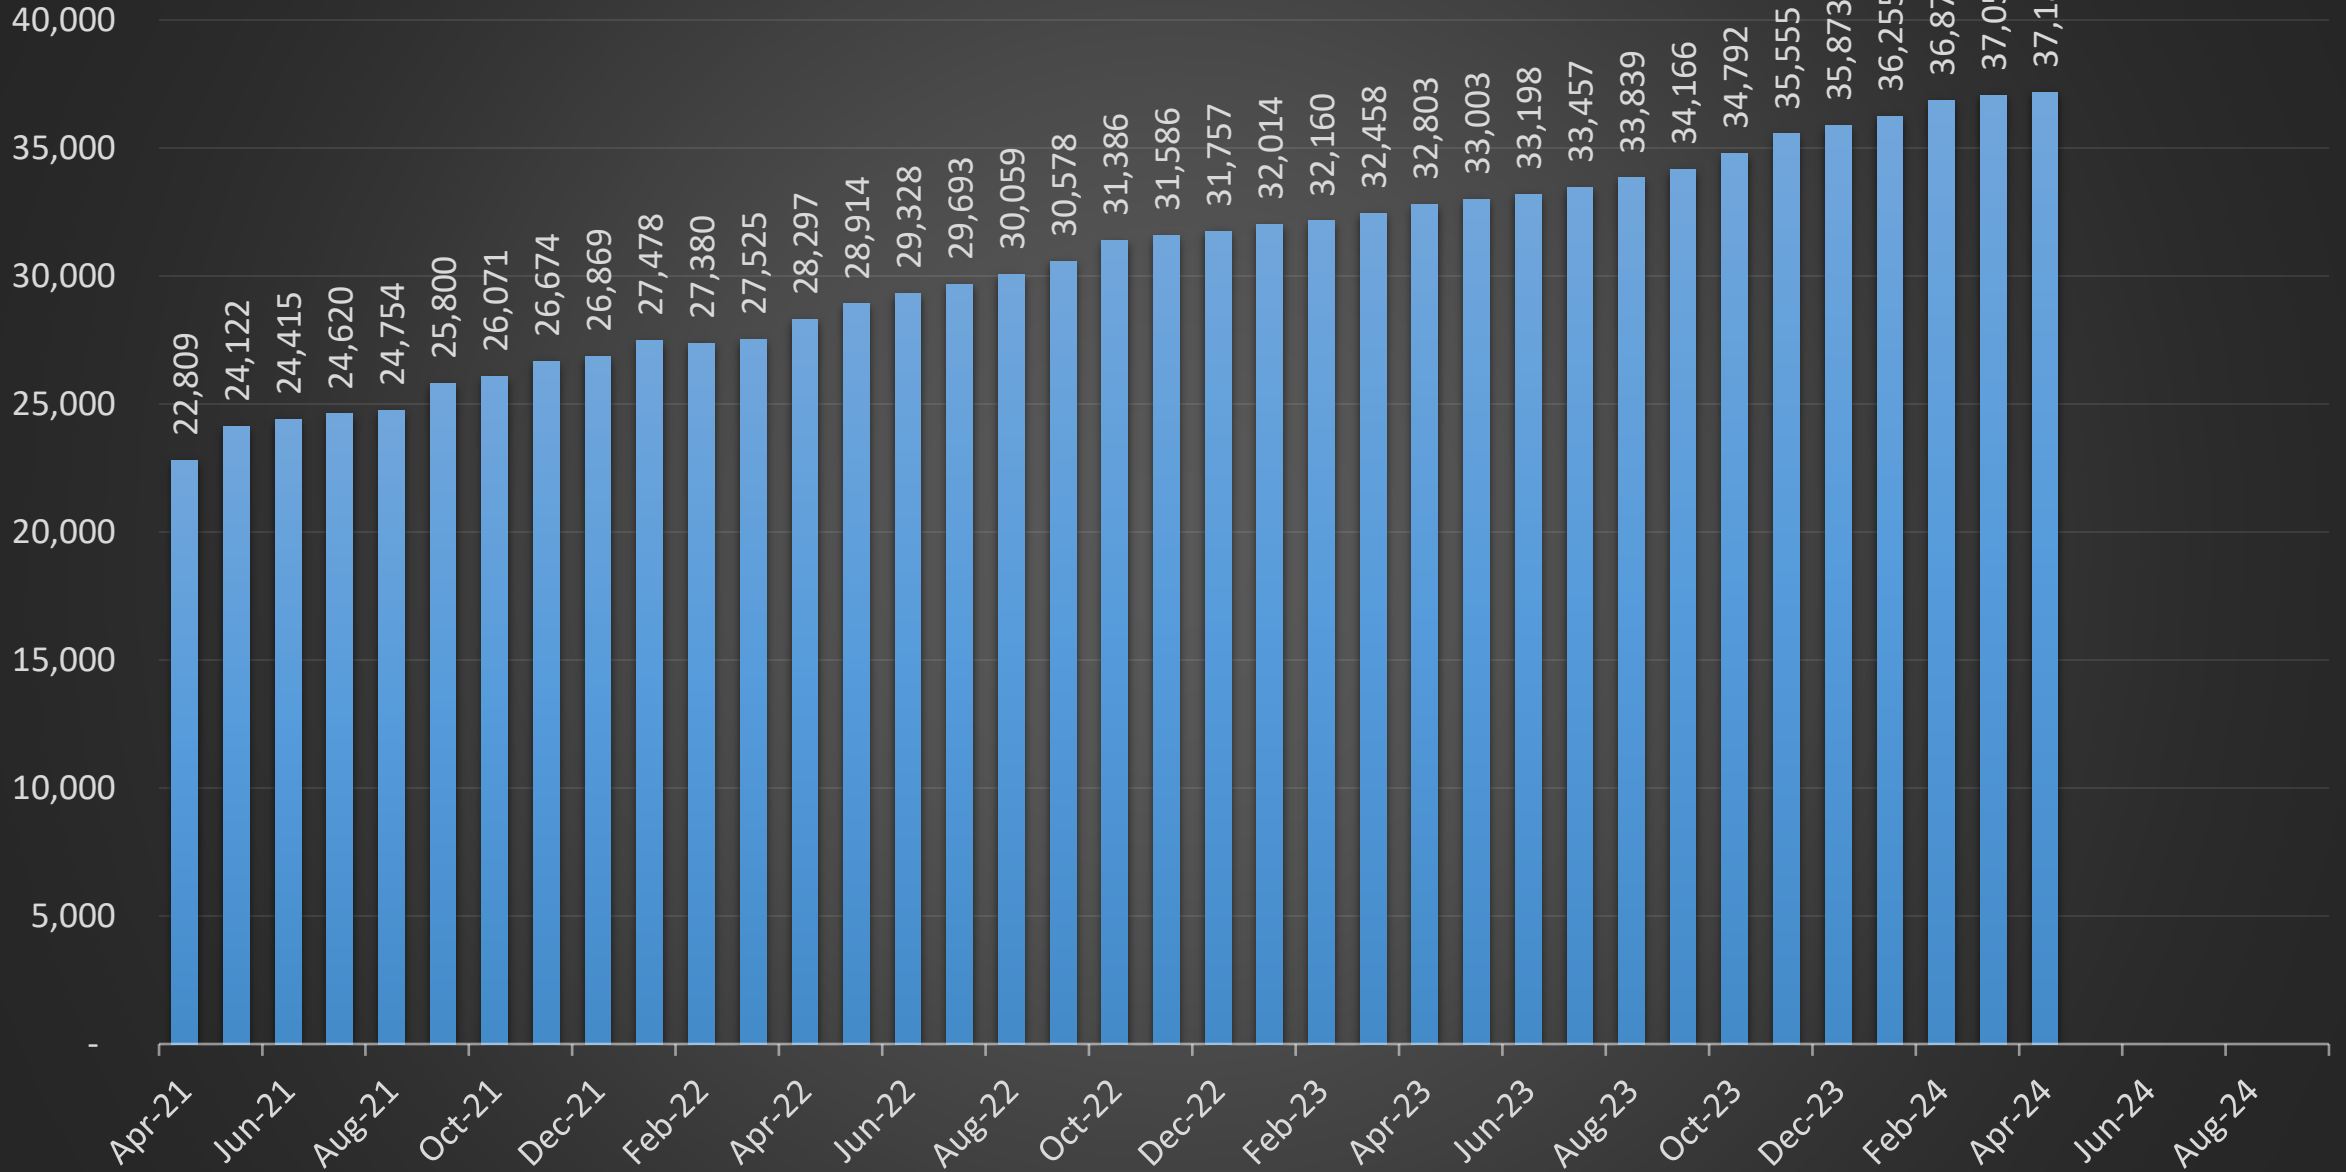

ISICS - Monthly Radio Counts