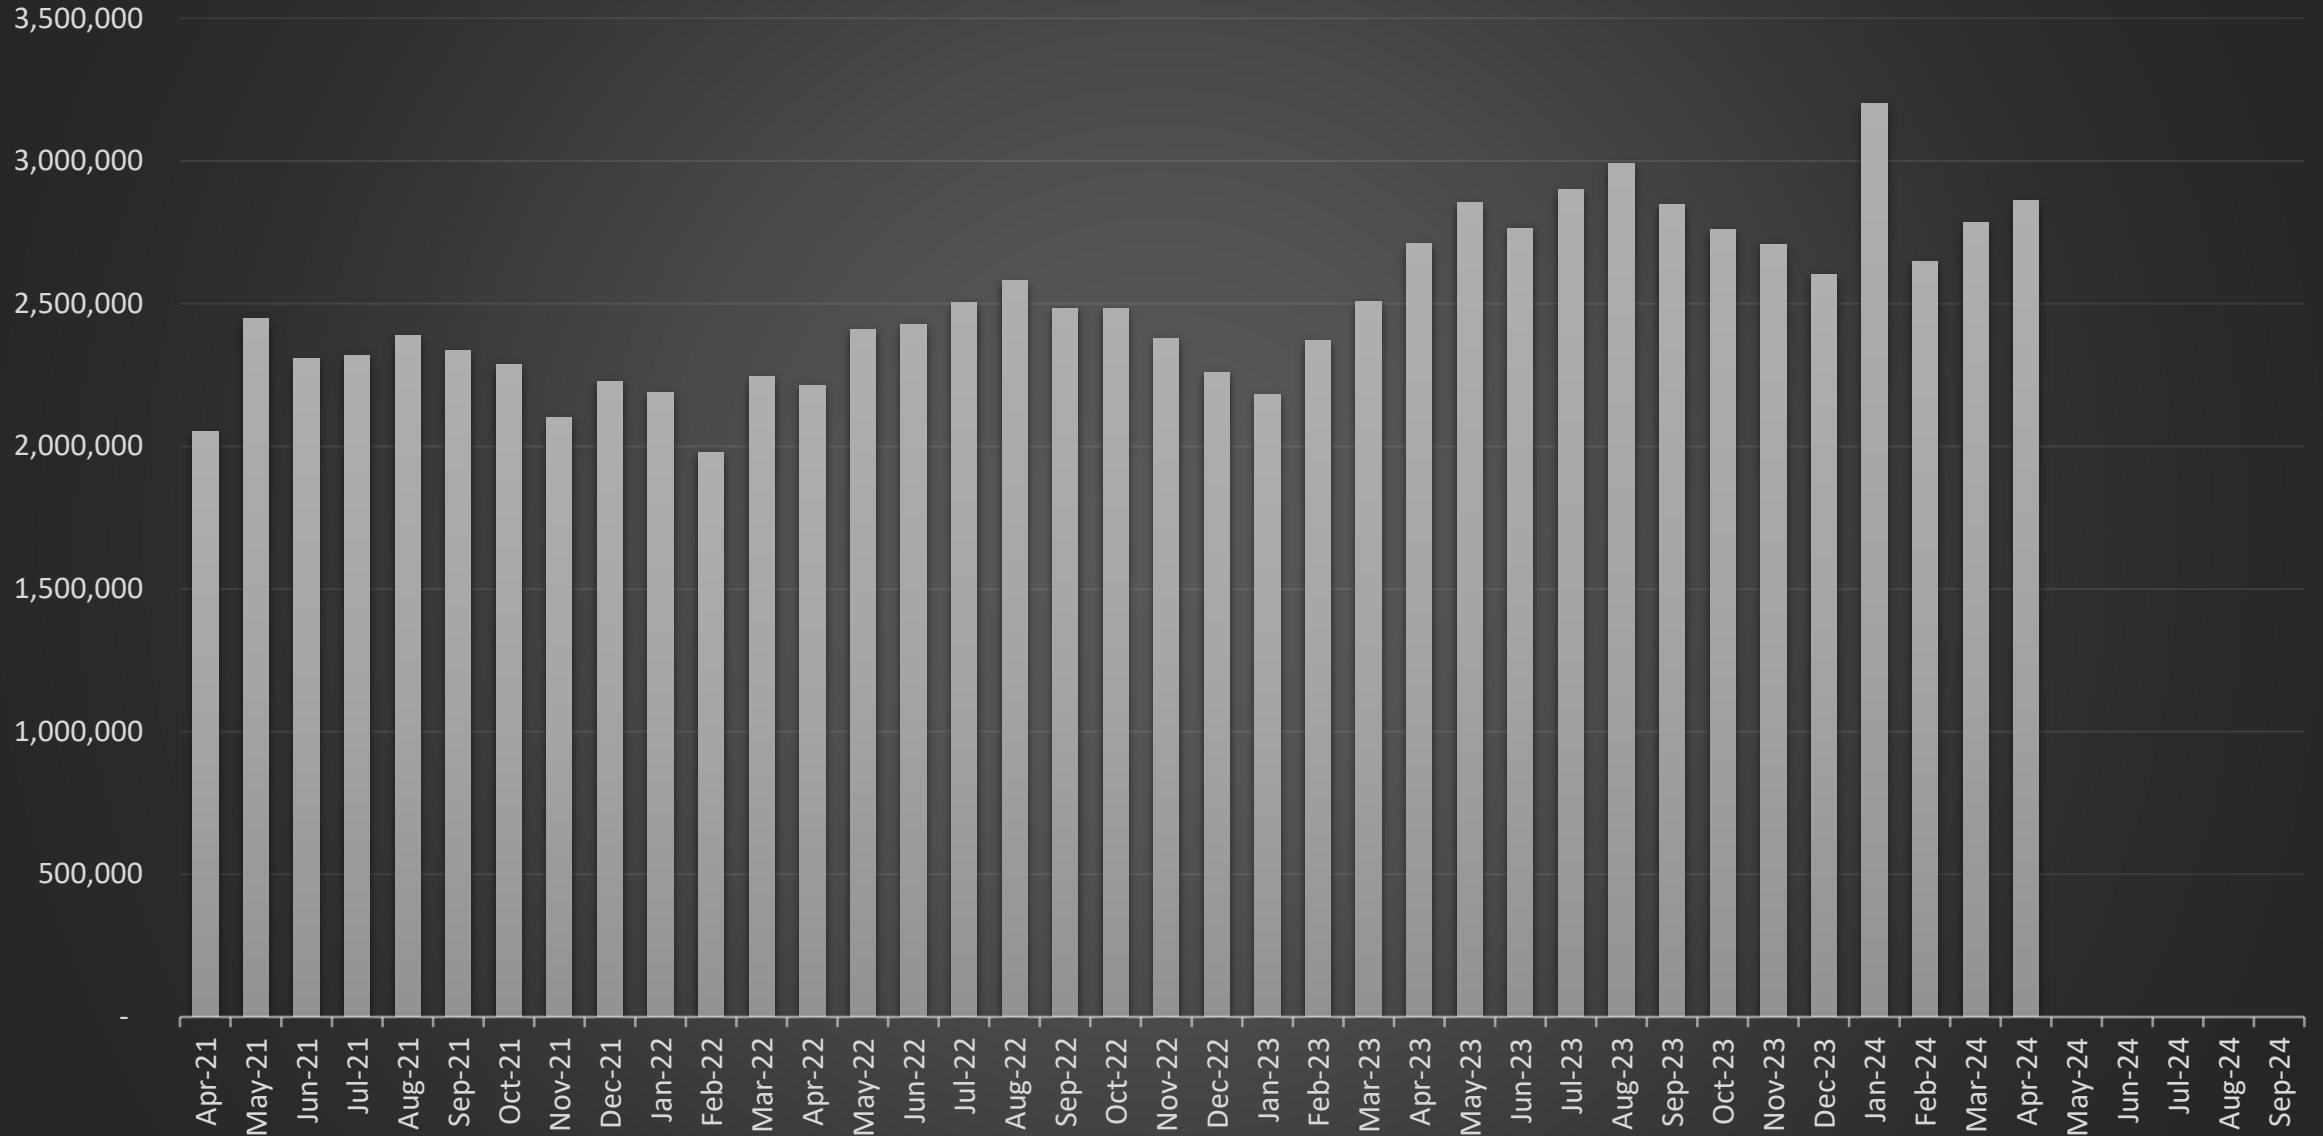

ISICS Push to Talk Counts