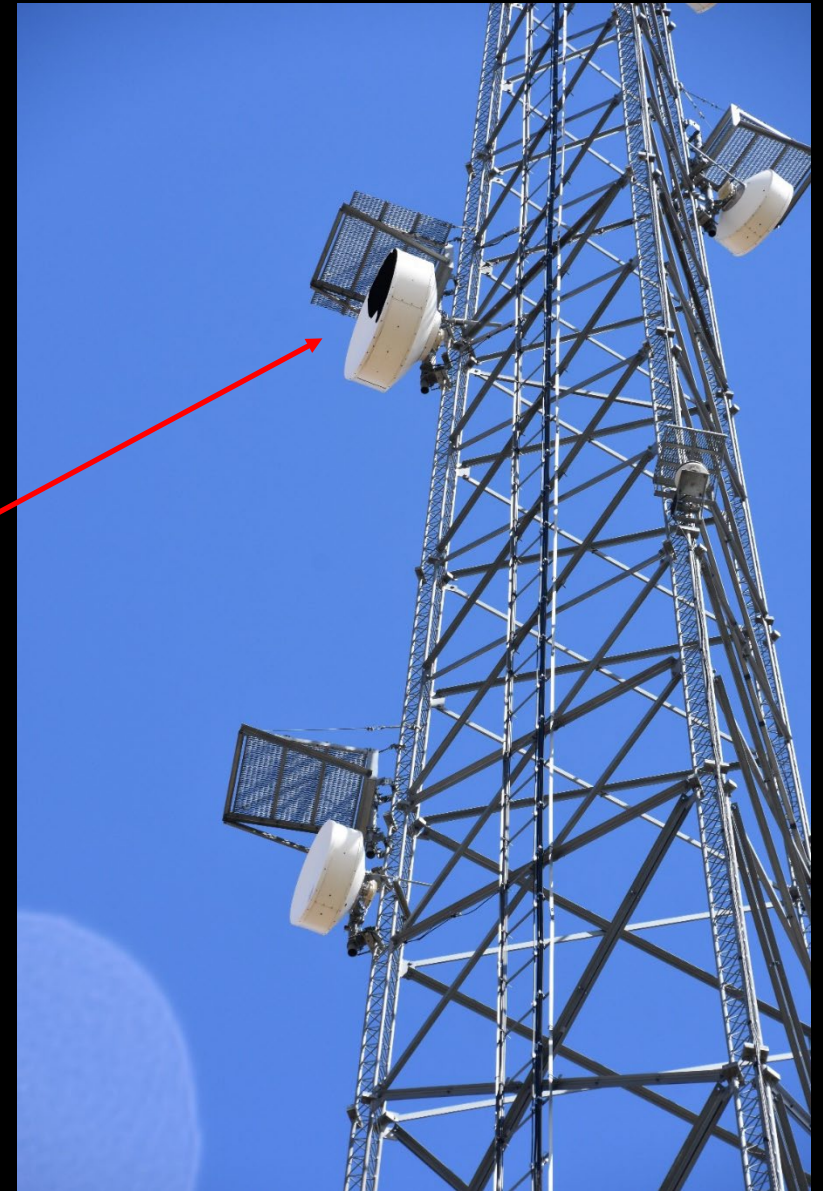

# Shelby Tornado Damage

April 29<sup>th</sup> 2024

Destroyed Farm  
Buildings

ISICS Shelby  
Tower

Destroyed farm buildings – Directly across the street from the Shelby tower

Missing Radome  
Cover – SE Facing  
Atlantic

Broken Radome Cover  
West facing - Monona

Destroyed MW Dish -  
North Facing - Denison

Missing Radome Cover  
SE facing - Atlantic

Broken Radome Cover  
West facing - Monona

Tilted VHF Antenna (Old  
DOT – Will be removed)

Destroyed Dish  
North facing - Denison