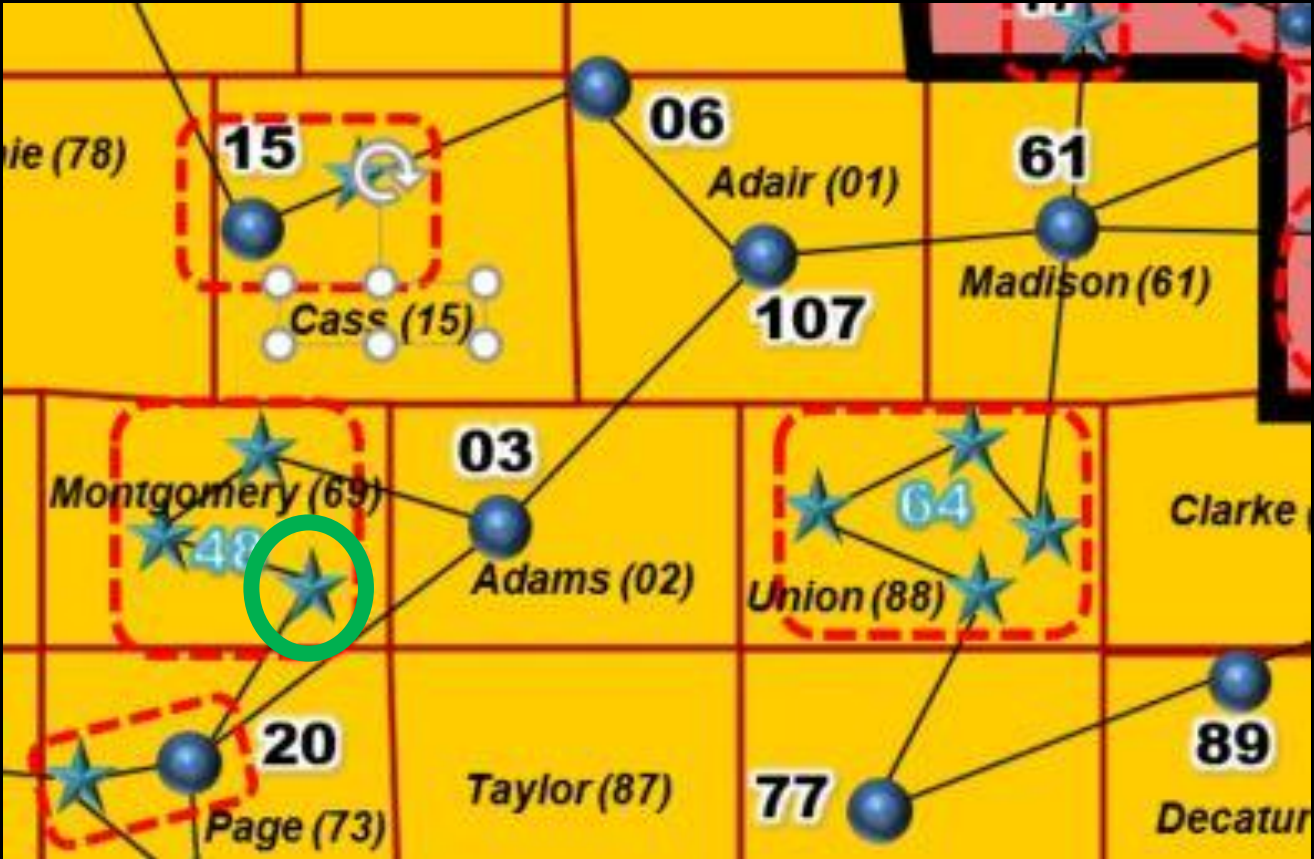

Montgomery Simulcast - Villisca Site Collapse