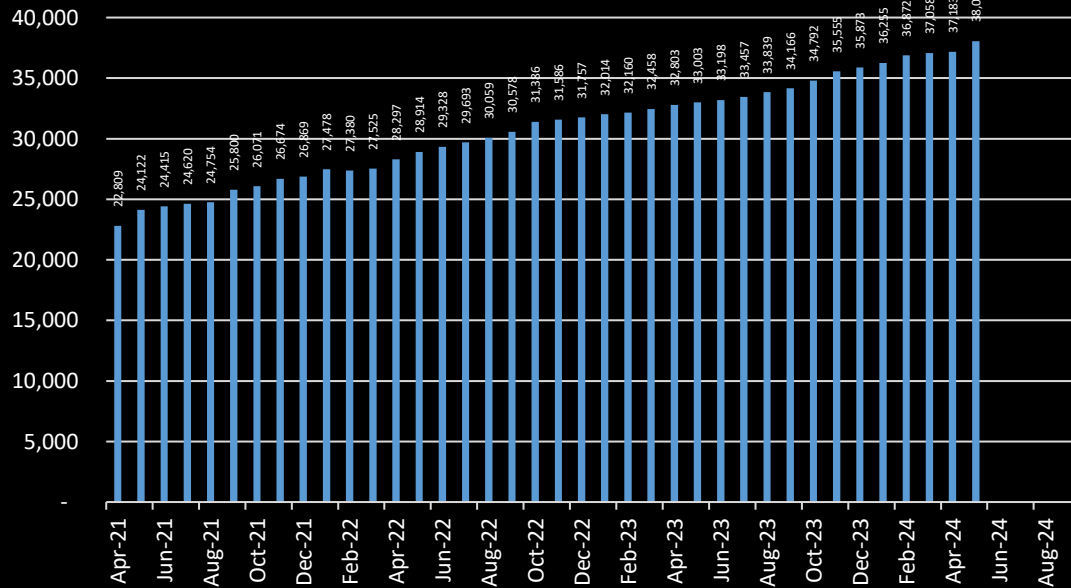

ISICS - Monthly Radio Counts