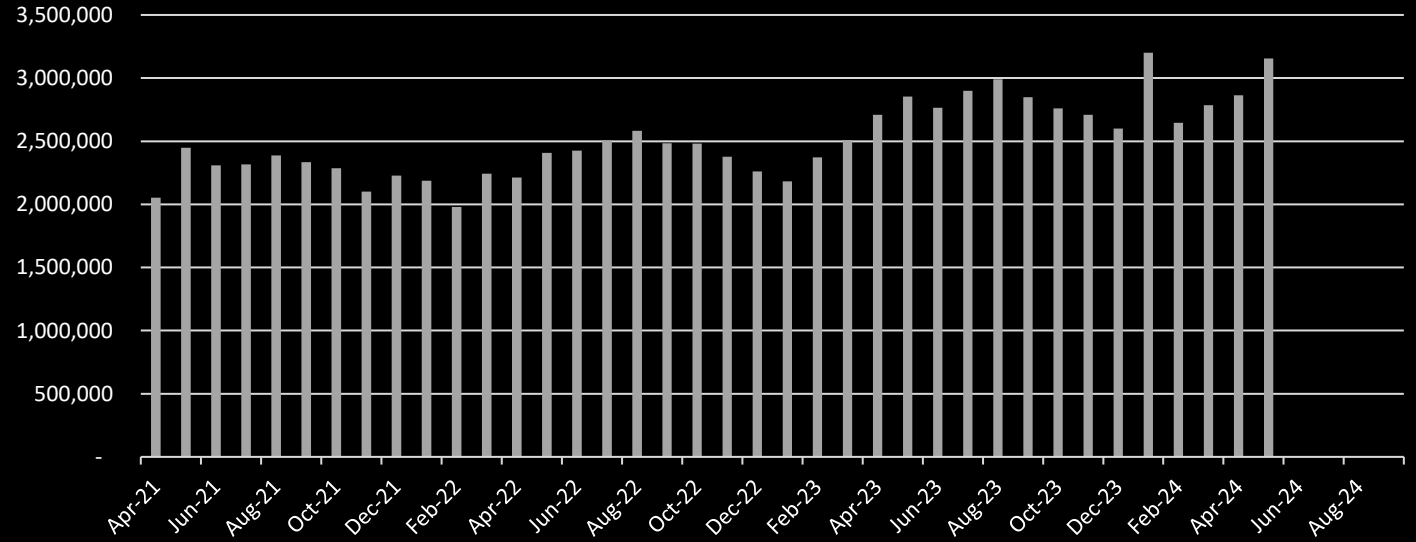

ISICS Numbers – May 2024

Radios – 38,047

TGs – 3,296

PTTs – 3,156,154

ISICS Push to Talk Counts