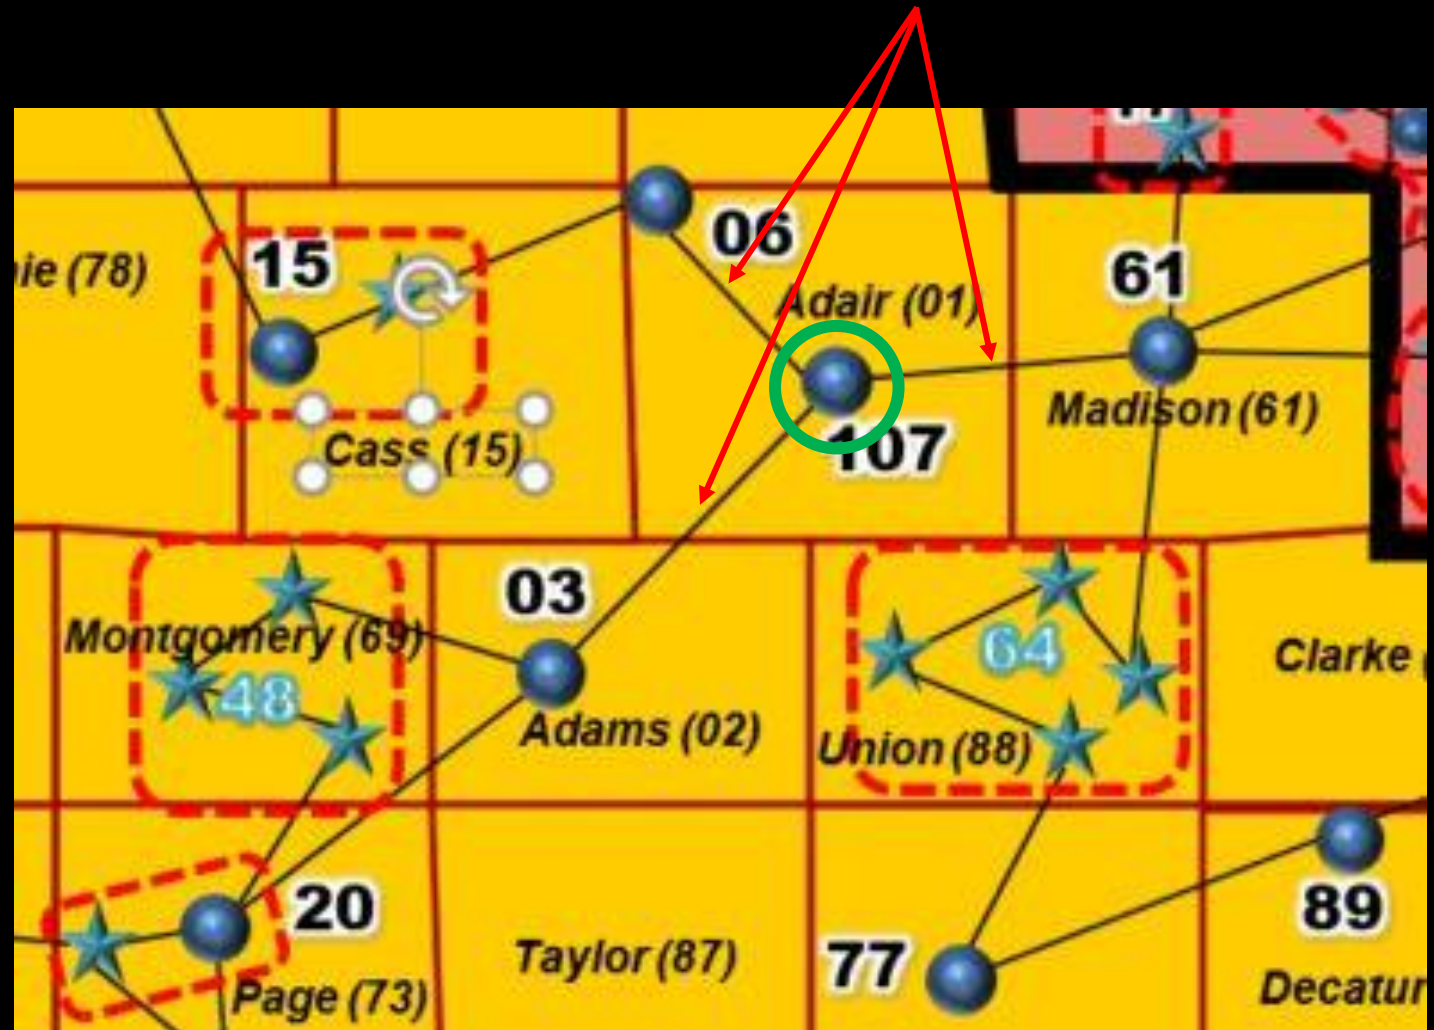

Adair South Site has MW links to Madison, Adams and Adair North

All three paths (6 links) are compromised and the site will require extensive repair

Path to Adams both MW links are down

Path to Madison one functional link with low signal level, one link down

Path to Adair North, two links functional, both with low signal levels

Site remained fully operational during and after the tornado event