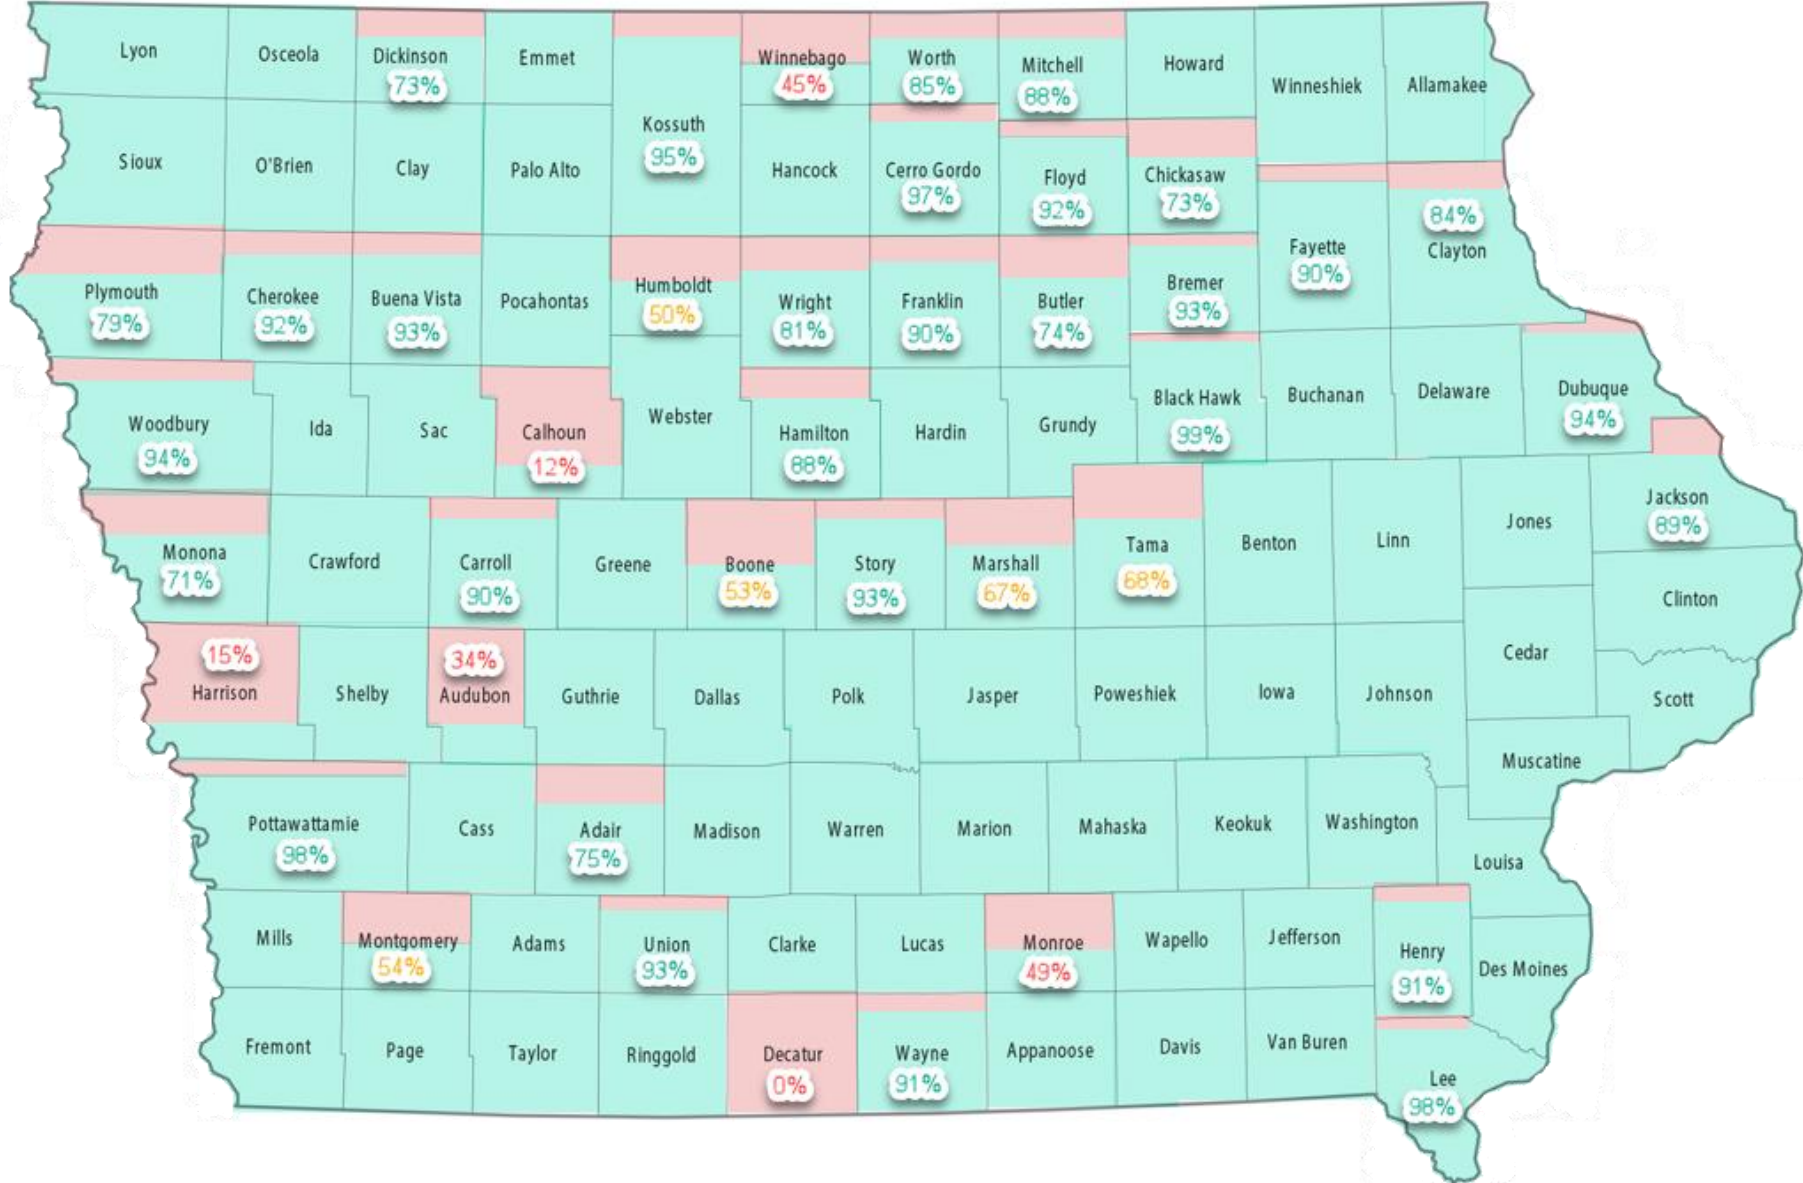

Iowa Crime Reporting – County Map Percentages

County	%
Adair	75%
Audubon	34%
Black Hawk	99%
Boone	53%
Bremer	93%
Buena Vista	93%
Butler	74%
Calhoun	12%
Carroll	90%
Cerro Gordo	97%
Cherokee	92%
Chickasaw	73%
Clayton	84%
Decatur	0%
Dickinson	72%
Dubuque	94%
Fayette	90%
Floyd	92%
Franklin	90%
Hamilton	88%
Harrison	15%
Henry	91%
Humboldt	50%
Jackson	89%
Kossuth	95%
Lee	98%
Marshall	67%
Mitchell	88%
Monona	71%
Monroe	49%
Montgomery	54%
Plymouth	79%
Pottawattamie	98%
Story	93%
Tama	68%
Union	93%
Wayne	91%
Winnebago	45%
Woodbury	94%
Worth	85%
Wright	81%

This map represents the percentage of each Iowa county reporting crime data to the state based on identified law enforcement agencies and county population. Iowa counties with less than 100% crime reporting percentage are identified within the index.