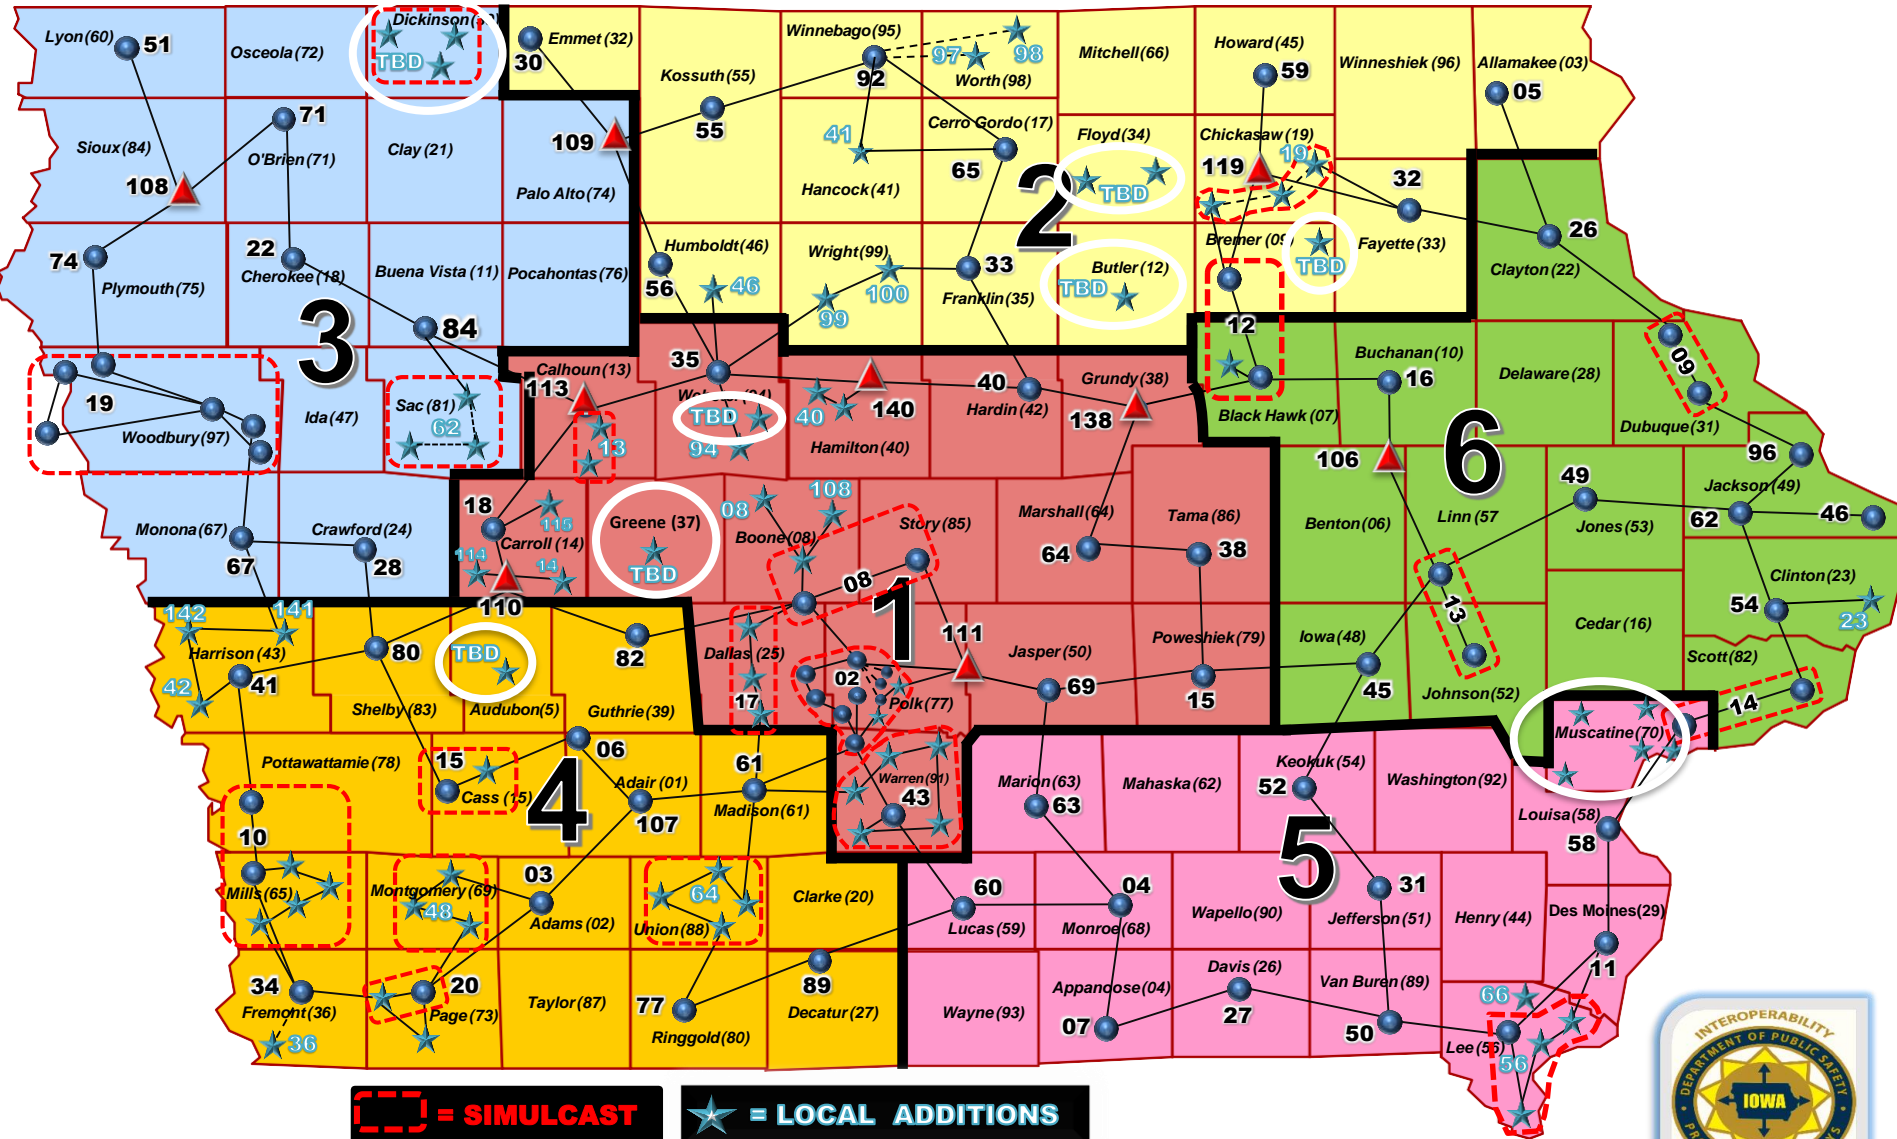

# ISICS NETWORK OPERATIONS CENTER

NOC PHONE: (515)278-5613

NOC EMAIL: ISICSNOC@dps.state.ia.us

**[Red dashed box] = SIMULCAST**

**[Blue star] = LOCAL ADDITIONS**

**[Red triangle] = MW ONLY**

**[White circle] = UPCOMING ADDITIONS**