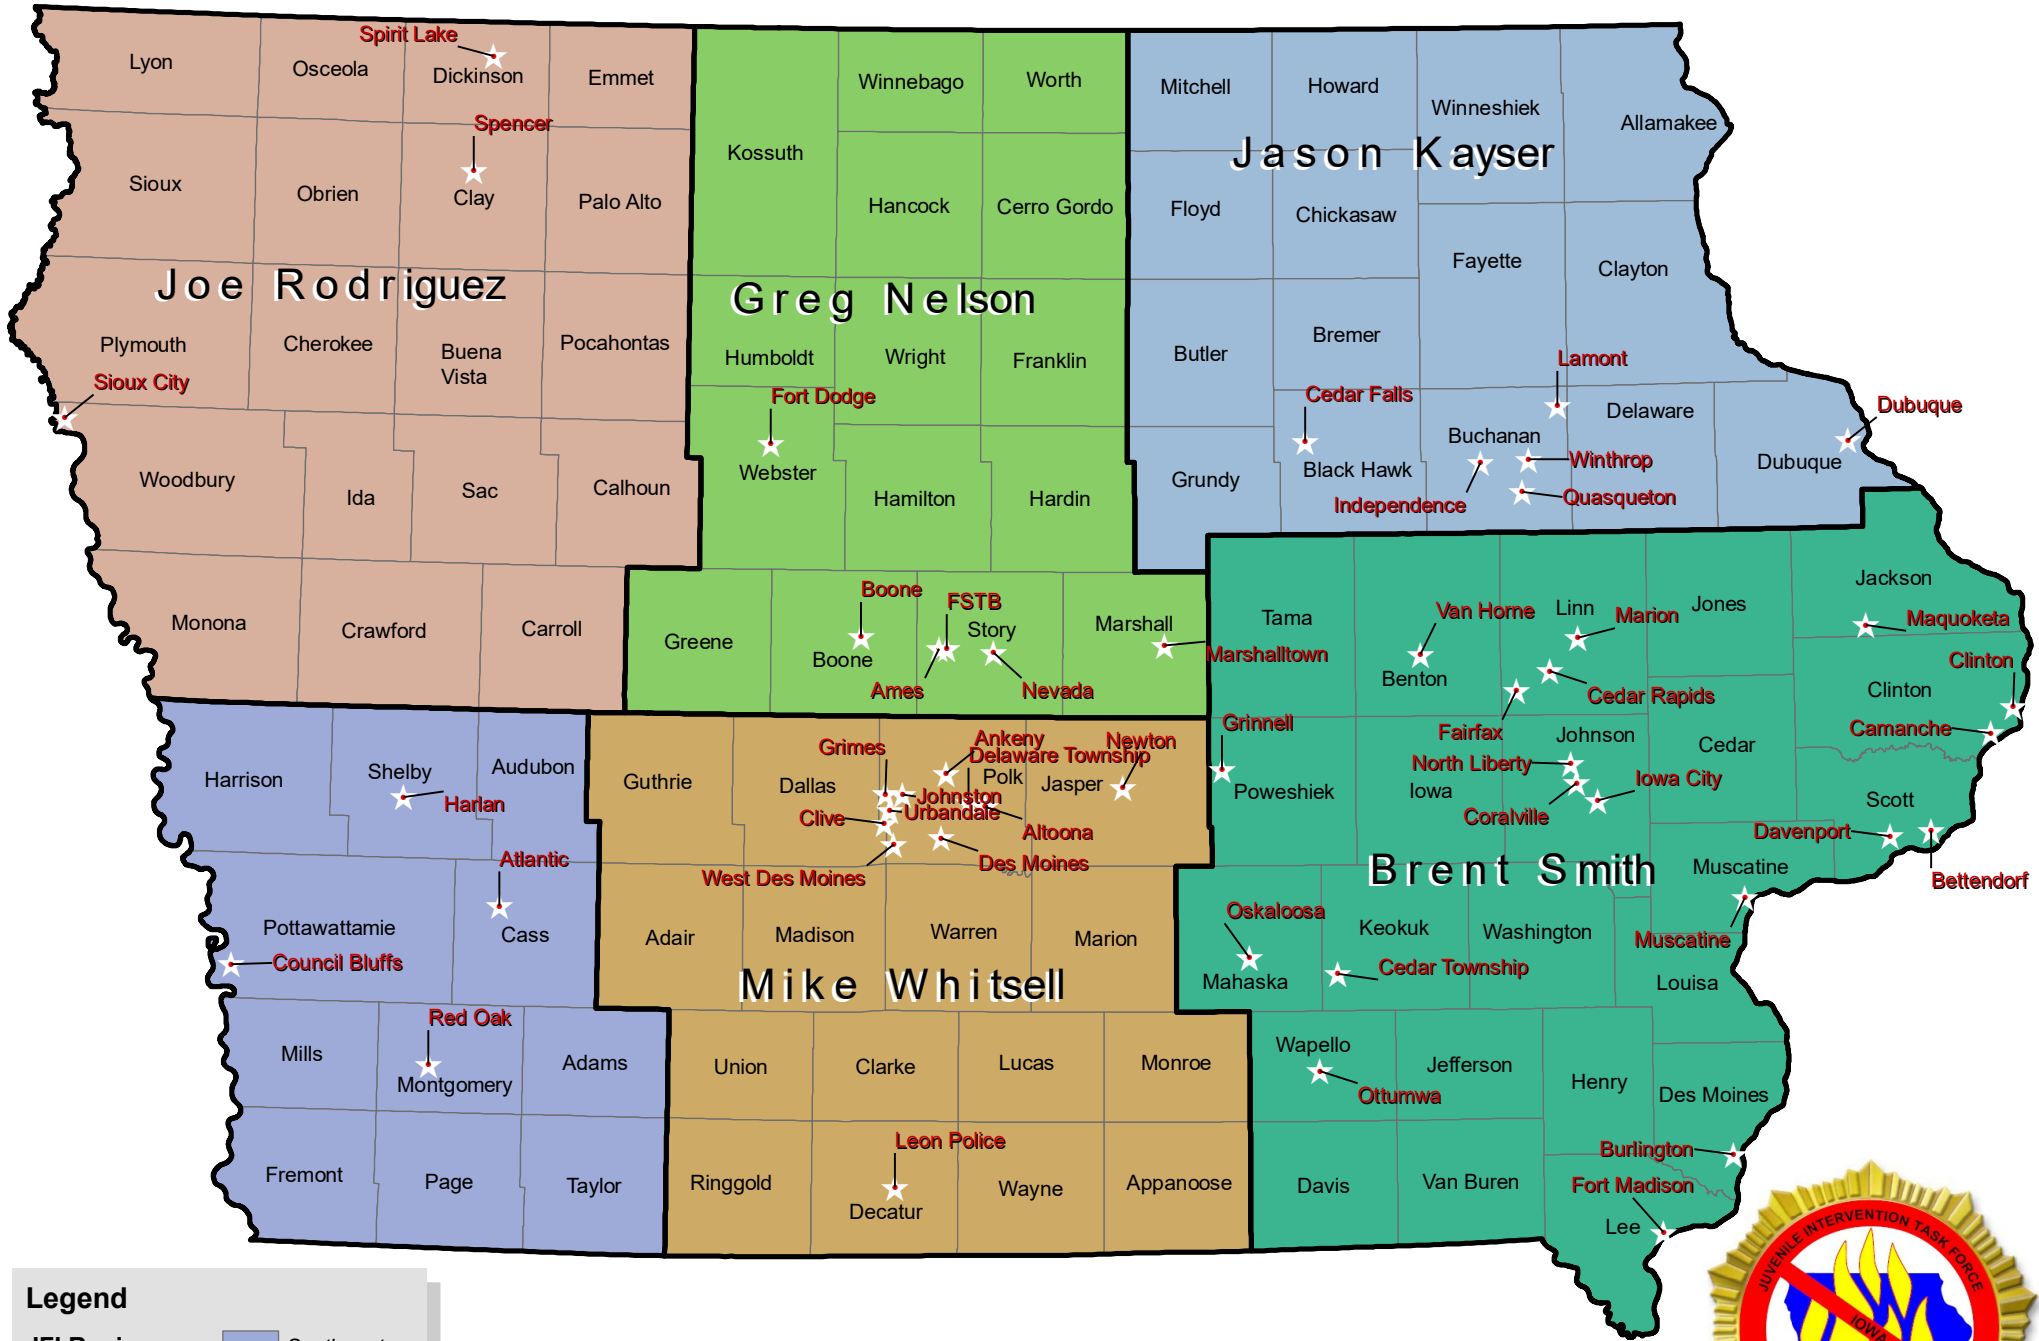

# Iowa's JFI Programs

**Legend**

<b>JFI Region</b>	
Northeast	Southwest
North central	South central
Northwest	Southeast

Cedar Rapids GIS Division  
 Information Technology  
 500 15th Ave SW  
 Cedar Rapids, Iowa 52404  
 319.286.5500  
 www.cedar-rapids.org  
 Created 9/5/2019

DISCLAIMER: This is a product of the City of Cedar Rapids GIS Division. The data depicted here has been developed by the City of Cedar Rapids for city purposes. Any use is at the sole risk and responsibility of the User. There are no warranties, expressed or implied, associated with the use of this map.